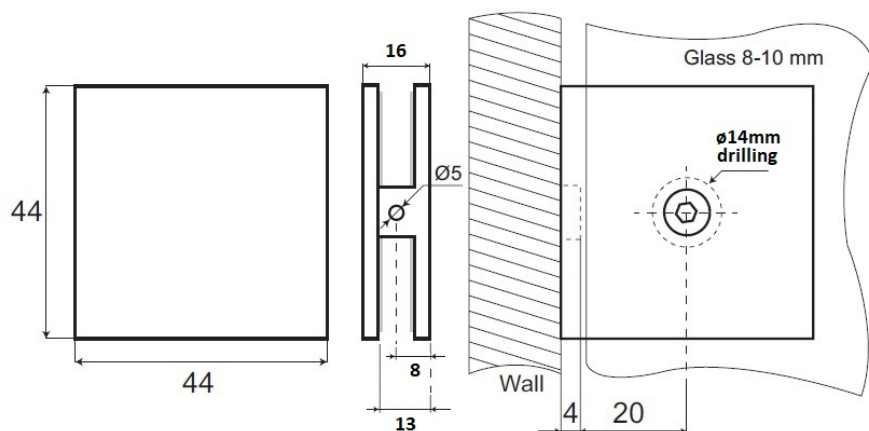

PRODUCT SHEET

Description:

Glass Clamp "Berni", 180DG, CPL, Wall/Glass, 44x44x16mm, Square Corners, F/8-10mm Glass, Wall Mounted By 1 x $\varnothing 5$ mm, Screw Holes, Glass Mounted By $\varnothing 14$ mm Drilling, Brass Material

Item number:

15.23.650-0

Units	Box	Carton	HS Code	Barcode
Pcs.	1	50	8302419000	
				5704866477789

SISO A/S

Mileparken 11
DK-2740 Skovlunde
Denmark
VAT: DK 24786013

Phone +45 45 830 900

www.siso.dk
siso@siso.dk

Danske Bank
Nytorv Branch
Copenhagen
SWIFT: DABADKKK

Account no.
4180 3112 112936
IBAN Account
DK7230003112112936